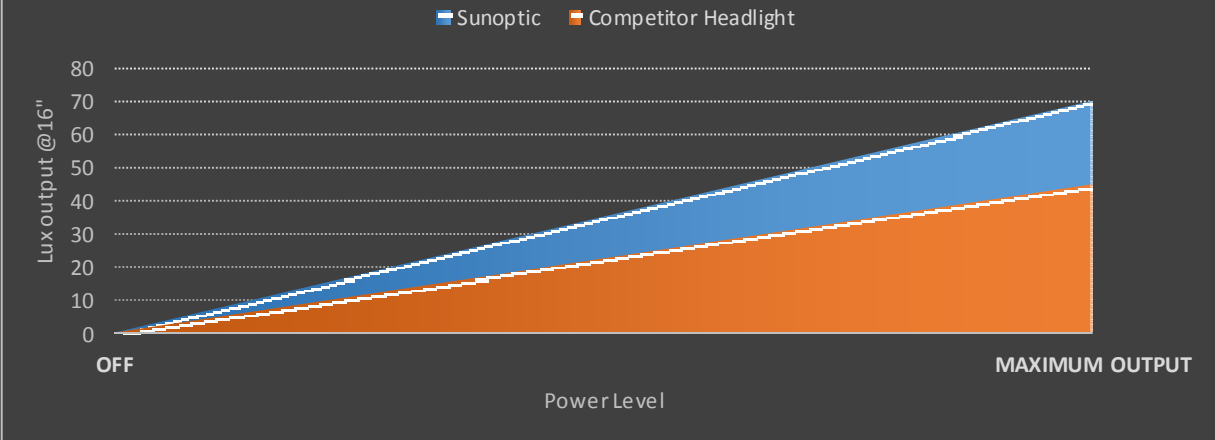

K Lux output of LED Headlights

**Take your sales to new heights.
Start showing the new LLS-9000-II today!**